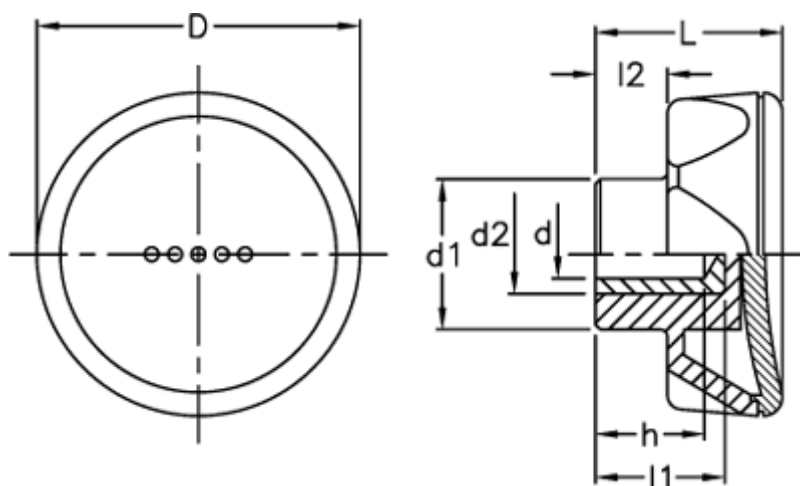

Article number: 23052214066

Description: E+G Lobe knob
ELK.56-A8-C6 red centre cap

Measures

D	= 56
d1	= 26.5
d2	= 14
d H9	= 8
h	= 14
L	= 29
l1	= 18
l2	= 11